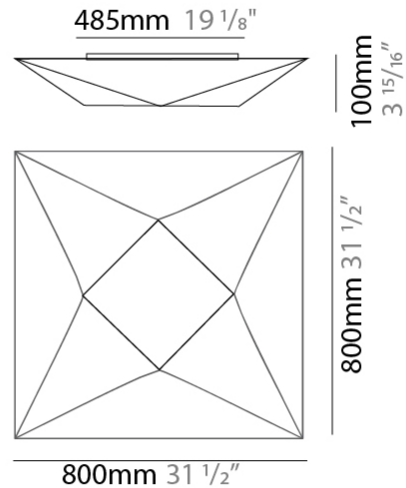

PROJECT	_____
TYPE	_____
SPECIFIER	_____
QUANTITY	_____
DATE	_____

POLARIS SURFACE

D112024

base number

1. To build a product code in our configurator select the specify button on the base model # product page
2. To build a manual product code on this datasheet choose from the options listed below in blue font and add the suffix to the base model #

GENERAL

Series: Polaris _____
Brand: Ole _____
Division: Design _____
Mounting Type: Surface _____
Mounting Location: Wall / Ceiling _____
Subcategory: Ambient _____

PHYSICAL

Shape: Abstract _____
Length (mm): 800 _____
Length (in): 31 1/2 _____
Width (mm): 800 _____
Width (in): 31 1/2 _____
Height (mm): 100 _____
Height (in): 3 15/16 _____
Light Distribution: Omnidirectional _____
Weight (kg): 4 _____
Weight (lbs): 8.8 _____
Diffuser: Elastic Fabric - Optical White _____
Fixture Finish: WHI _____
Fixture Material: Metal / Elastic Fabric _____

ELECTRICAL

Number of Lamps: 4 _____
Lamp Type: LED Retrofit _____
Lamp Shape: A19 _____
Bulb Included: Bulb Not Included _____
Max. Wattage Per Lamp (W): 15 _____
Lamp Base: E26 _____
Input Voltage (V): 120 _____
Upon Request: 277Vac / GU24 _____

LED

OPTICAL

RATINGS AND CERTIFICATIONS

Certified By: Certified for North American Standards _____
IP rating: IP20 _____